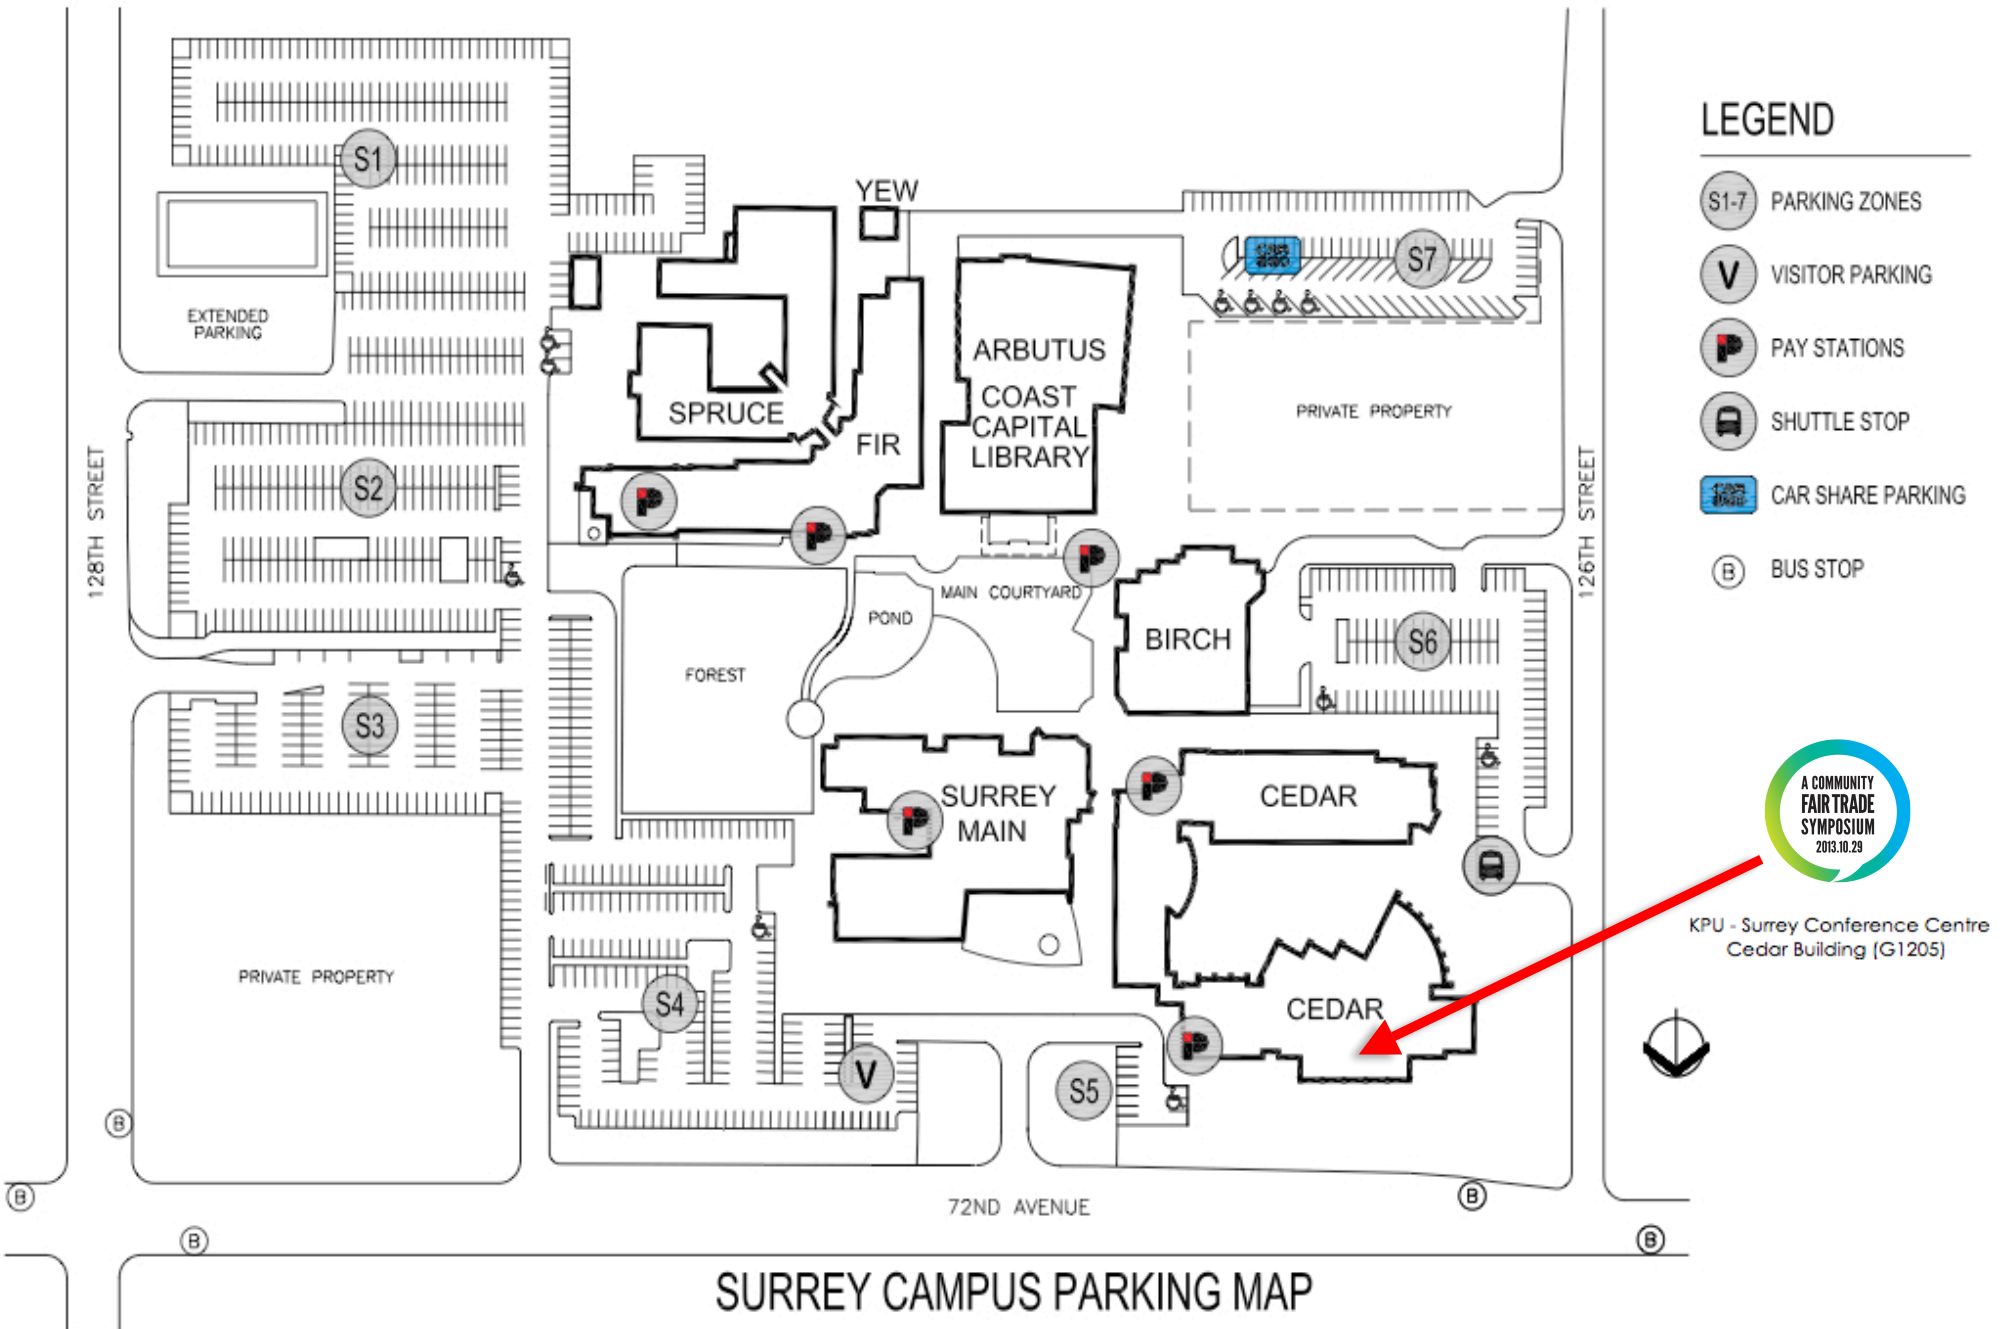

FACILITIES

KWANTLEN POLYTECHNIC UNIVERSITY

LEGEND

- S1-7 PARKING ZONES
- V VISITOR PARKING
- P PAY STATIONS
- B SHUTTLE STOP
- CS CAR SHARE PARKING
- B BUS STOP

KPU - Surrey Conference Centre
Cedar Building (G1205)

SURREY CAMPUS PARKING MAP